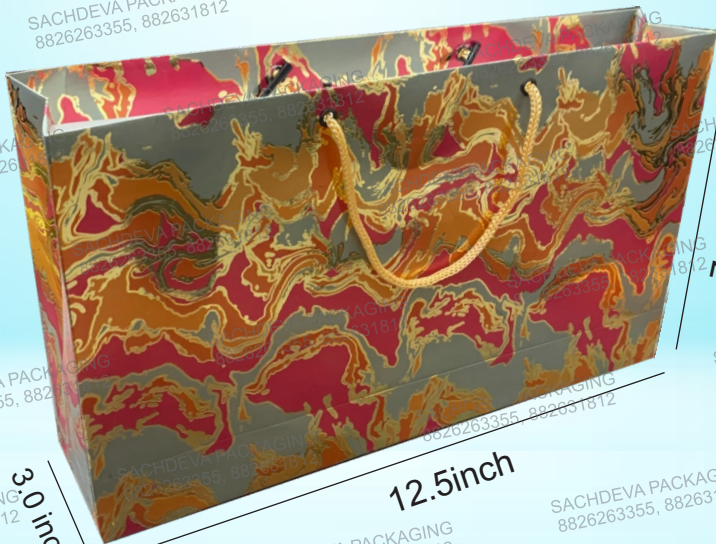

Sachdeva

PACKAGING

CARRY BAG

4.00 inch

16.00 inch

12.00 inch

40 cm x 30 cm x 10.16 cm

☐ **8826263355, 882631812**

WZ-42A, First Floor, Meenakshi Garden, Near Subhash Nagar Metro Station,
Above DTDC Office, New Delhi - 110 018

Sachdeva

PACKAGING

CARRY BAG

31.75 cm x 19 cm x 7.6 cm

☐ **8826263355, 8826318012**

**WZ-42A, First Floor, Meenakshi Garden, Near Subhash Nagar Metro Station,
Above DTDC Office, New Delhi - 110 018**